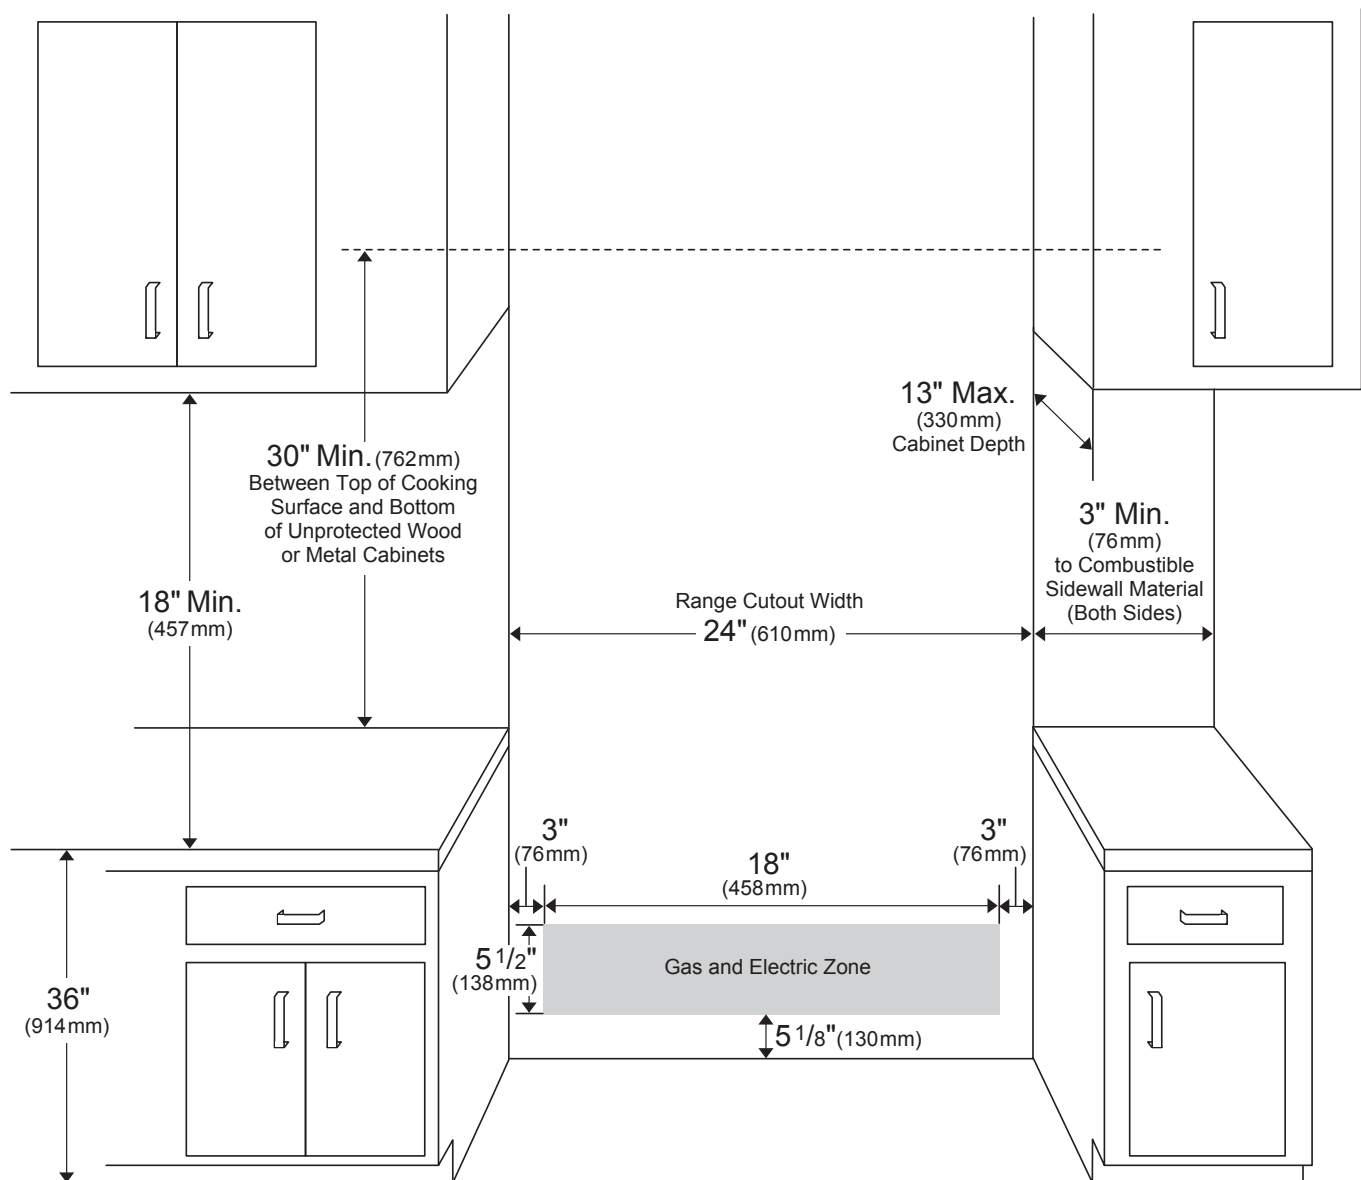

SLGR24410SS

24" Freestanding Gas Range

NOTE TO THE INSTALLER: All height, width, and depth dimensions are shown in inches (as well as metric). Beko U.S., Inc. reserves the absolute and unrestricted right to change product materials and specifications, at any time, without notice. Please visit our website, www.BekoAppliances.com, or call 888.352.2356 to verify the latest specifications with final dimensional data and other details prior to installation and making a cutout. Applicable product limited warranty information may be found in accompanying product materials, or you may contact your account manager for further details. Proper installation is the responsibility of the installer. Product failure due to improper installation is not covered under the Limited Warranty.