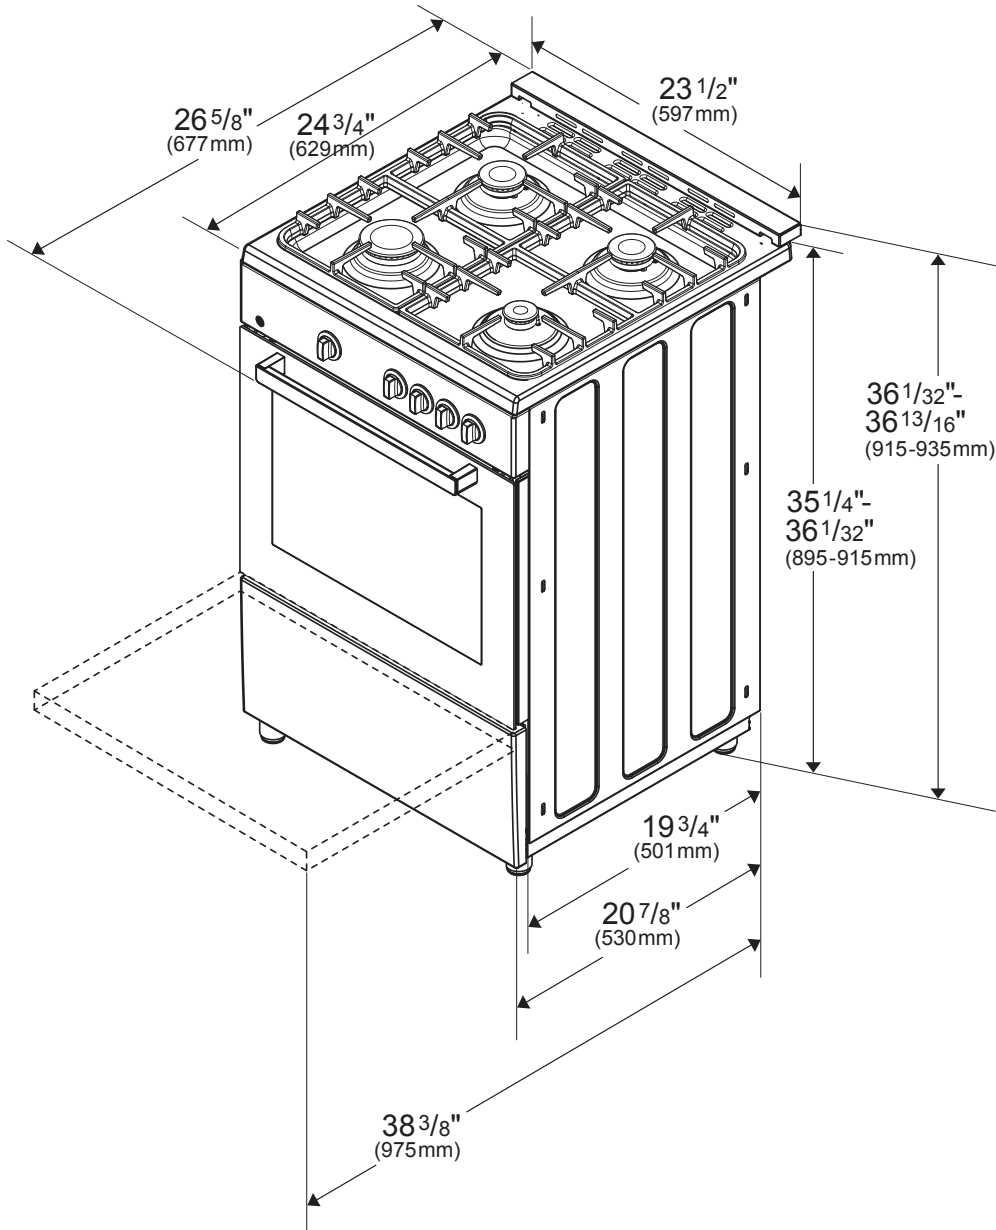

SLGR24410SS

24" Freestanding Gas Range