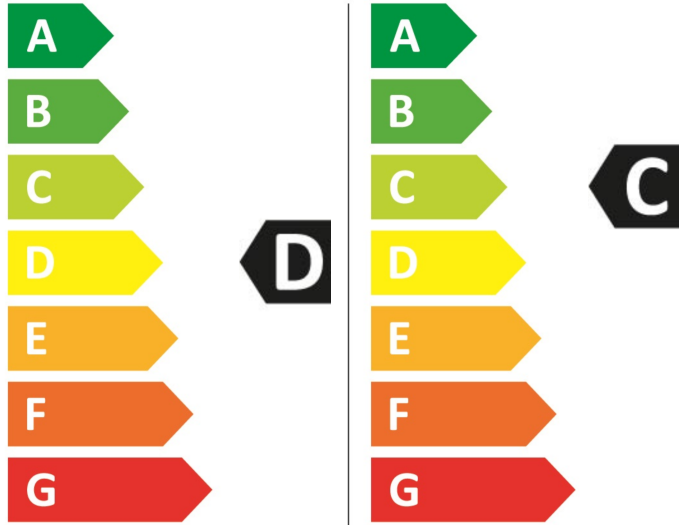

ENERG

Beko

BDFT710442WB 7178546700

306 kWh/100^l
 68 kWh/100^l

6,0 kg 10,0 kg
 53 L 47 L
 9:30 3:58

ABCDEFG
 76 dB
 ABCD

2019/2014