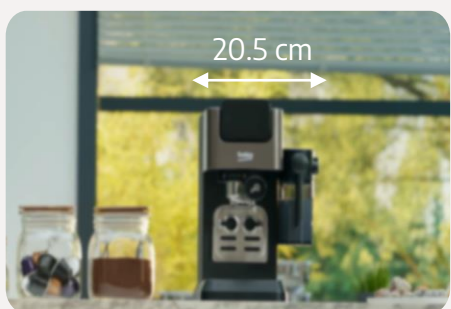

Compact Design

With its compact and elegant 20.5 cm design, it seamlessly fits onto any countertop or coffee corner.