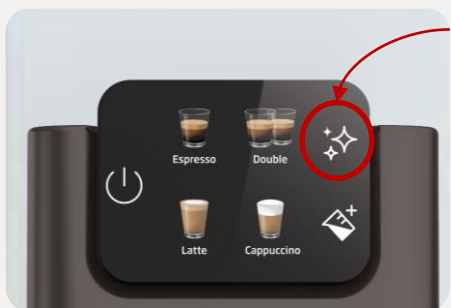

Rinsing & Descaling in One Touch

Maintains cleanliness with rinsing & descaling functions, detachable parts including water and milk tank, drip tray, portafilter and its baskets can be cleaned easily.