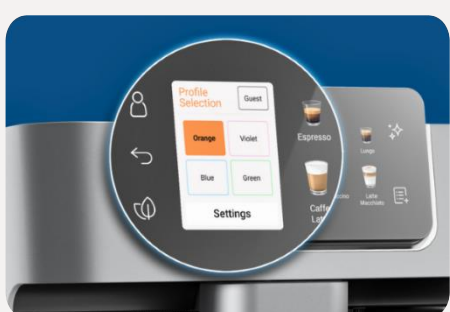

Customizable Profile Options

Allows to create up to 4 customizable profiles and 1 guest mode for a personalized display and customize the home screen, modify each profile name via the app, and enjoy flexible profile options for an enhanced user experience.