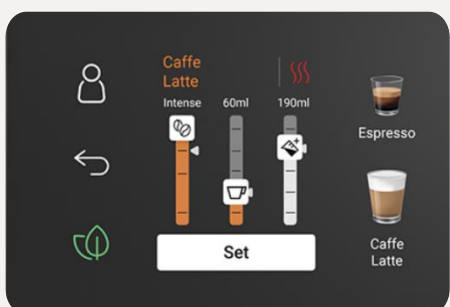

TempAdjust Technology

Adjusts brewing temperature from settings for precise control and optimal espresso brewing.