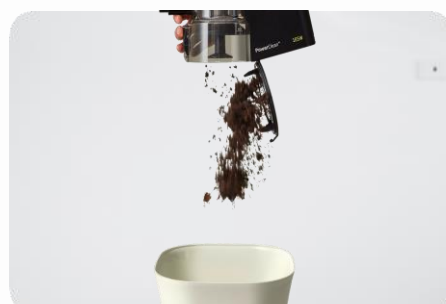

Mini Turbo Brush (Motorized Pet Brush)

Efficiently removes dust, debris, and pet hair from surfaces, including upholstery and textiles, and is suitable for vehicle interiors as well.

TrayCean™ Technology