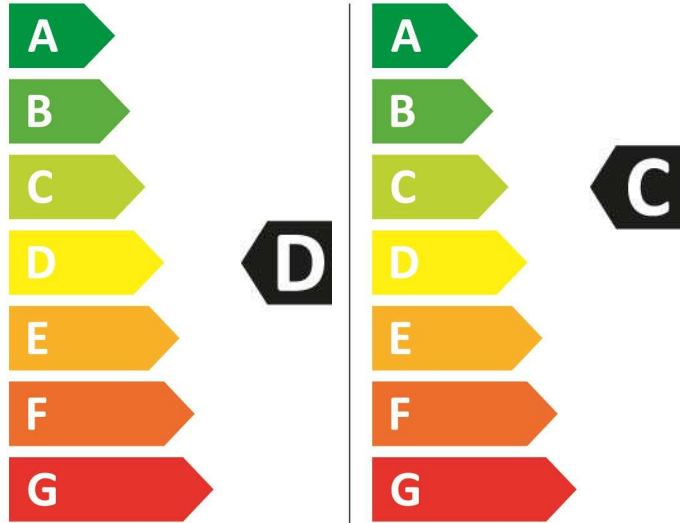

ENERG

Beko

HTV8712XW 7161548000

264 kWh/100

62 kWh/100

5,0 kg

8,0 kg

53 L