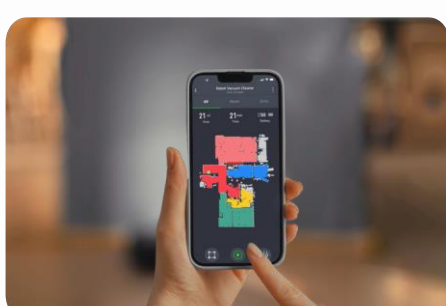

## Versatile Suction & Mopping Modes

Provides 3 modes of water dosing mop system and 4 suction modes tailored to various cleaning needs: Maximum, Standard, Quiet, and Powerful.

## Customized Cleaning

Enables customization of maps and rooms using the app, allows users to select specific cleaning zones based on their preferences, uses Virtual Walls to confine the robot to desired cleaning areas and avoid designated rooms.