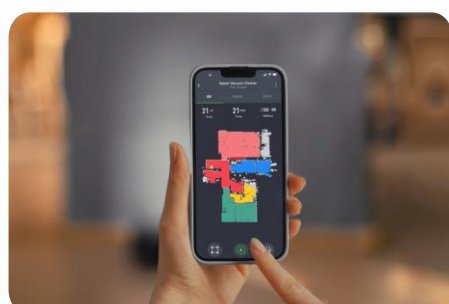

Mapping with LDC Technology

Guarantees intelligent mapping by learning, mapping, and adapting to up to 5 different home layouts with LDS technology, surrounding the house with 360° scan, ideal for multi-floor homes*.

Self-Charging Feature

Seeks the charging dock automatically on low battery for self-charging and gets back to the spot it left to continue its cleaning.

Versatile Suction & Mopping Modes

Provides 3 modes of water dosing mop system and 4 suction modes tailored to various cleaning needs: Maximum, Standard, Quiet, and Powerful.

Carpet Climbing

Designed to handle various surfaces and obstacles, climbing and crossing up to 2 cm heights.

Customized Cleaning

Enables customization of maps and rooms using the app, allows users to select specific cleaning zones based on their preferences, uses Virtual Walls to confine the robot to desired cleaning areas and avoid designated rooms.