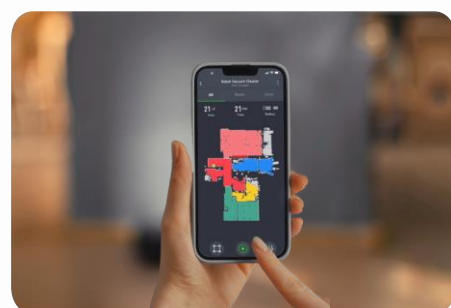

Guarantees intelligent mapping by learning, mapping, and adapting to up to 5 different home layouts with LDS technology, surrounding the house with 360° scan, ideal for multi-floor homes*.

**Suction mode and wet level adjustment can be selected for each room separately.*

Seeks the charging dock automatically on low battery for self-charging and gets back to the spot it left to continue its cleaning.

Versatile Suction & Mopping Modes

Provides 3 modes of water dosing mop system and 4 suction modes tailored to various cleaning needs: Maximum, Standard, Quiet, and Powerful.

Carpet Climbing

Designed to handle various surfaces and obstacles, climbing and crossing up to 2 cm heights.

Customized Cleaning

Enables customization of maps and rooms using the app, allows users to select specific cleaning zones based on their preferences, uses Virtual Walls to confine the robot to desired cleaning areas and avoid designated rooms.