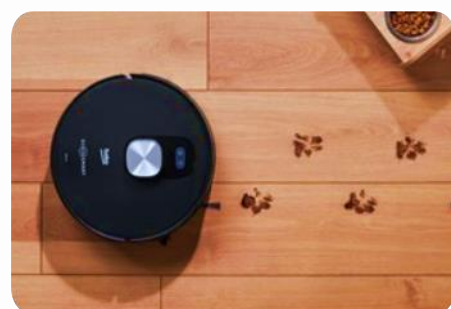

Guarantees intelligent mapping by learning, mapping, and adapting to up to 5 different home layouts with LDS technology, surrounding the house with 360° scan, ideal for multi-floor homes*.

**Suction mode and wet level adjustment can be selected for each room separately.*

Operating Time

Quiet: 250 min
Standard: 180 min
Powerful: 120 min
Maximum: 65 min

Product Dimensions

342 mm (Width)
945 mm (Height)
342 mm (Depth)
Weight: 4.3 kg

Design & Color Specifications

Color: Black

Sustainability