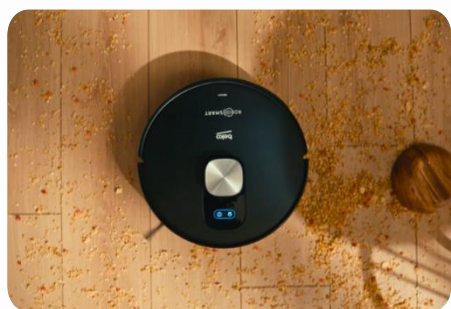

Features

High Performance

Elevates the efficiency with 5000 Pa suction power and offers an uninterrupted cleaning experience with up to 250 minutes runtime and automatic charging feature.