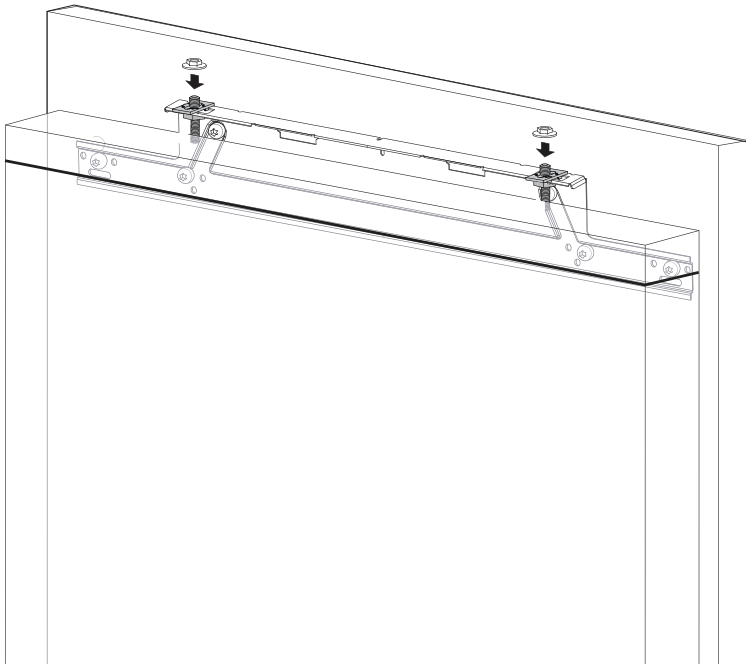

1100 mm

718 mm

Max: 15 kg

Diagram showing the dimensions of the door and the weight capacity. The door width is 590 mm. The total height of the door is 1100 mm. The height of the lower door section is 718 mm. Two scale icons indicate a maximum weight capacity of 15 kg for each door section.

C

10

41.5 mm

12

13

C

14

15