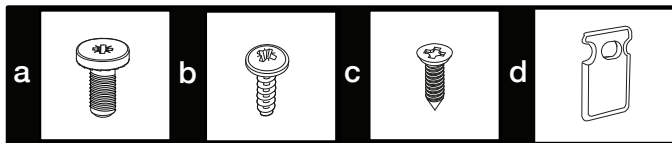

Montaj Talimatları
Installation instructions
Installation instructions
Installation instructions

1

No
Wooden
Backwall

2

3

For 19 mm furniture thickness

Max: 15 kg

590 mm

1100 mm

718 mm

Max: 15 kg

Diagram showing the dimensions of the door and the weight capacity. The door width is 590 mm. The total height of the door is 1100 mm. The height of the lower door section is 718 mm. Two scale icons indicate a maximum weight capacity of 15 kg for each door section.

C

4

d

16 mm +  (2mm) = 18 mm

5

16 mm

✓ 16 mm

X 18 mm