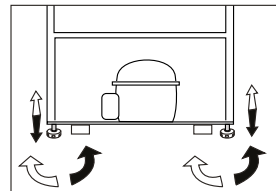

Montaj Talimatları
Installation instructions
Installation instructions
Installation instructions

1

No
Wooden
Backwall

2

3

For 19 mm furniture thickness

Max: 15 kg

590 mm

1100 mm

718 mm

Max: 15 kg

Diagram showing the dimensions of the door and the weight capacity. The door width is 590 mm. The total height of the door is 1100 mm. The height of the lower door section is 718 mm. Two scale icons indicate a maximum weight capacity of 15 kg for each door section.

C

4

d

16 mm +  (2mm) = 18 mm

5

16 mm

✓ 16 mm

X 18 mm