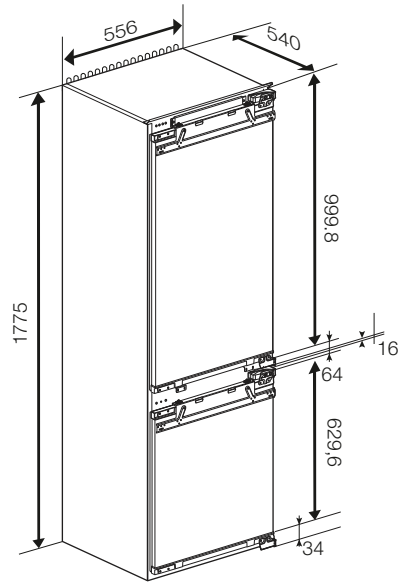

Montaj Talimatları
Installation instructions
Installation instructions
Installation instructions

1

No
Wooden
Backwall

2

3

For 19 mm furniture thickness

Max: 15 kg

590 mm

1100 mm

718 mm

Max: 15 kg

Diagram showing the dimensions of the door and the weight capacity. The door width is 590 mm. The total height of the door is 1100 mm. The height of the lower door section is 718 mm. Two scale icons indicate a maximum weight capacity of 15 kg for each door section.

C

4

d

16 mm +  (2mm) = 18 mm

5

16 mm

✓ 16 mm

X 18 mm

C

10

41.5 mm

12

13

C

14

15