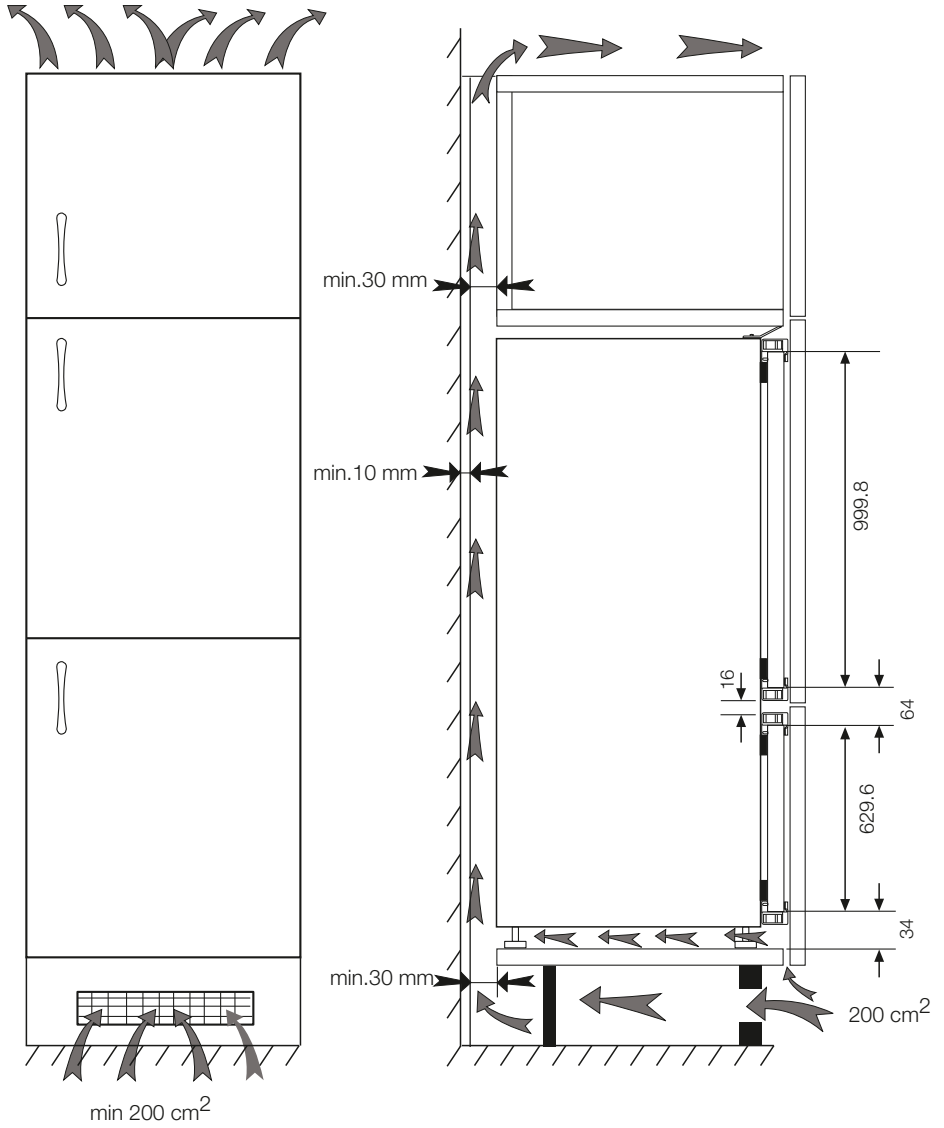

Montaj Talimatları
Installation instructions
Installation instructions
Installation instructions

1

No
Wooden
Backwall

2

3

For 19 mm furniture thickness

Max: 15 kg

590 mm

1100 mm

718 mm

Max: 15 kg

Diagram showing the dimensions of the door and the weight capacity. The door width is 590 mm. The total height of the door is 1100 mm. The height of the lower door section is 718 mm. Two scale icons indicate a maximum weight capacity of 15 kg for each door section.

C

4

d

16 mm +  (2mm) = 18 mm

5

16 mm

✓ 16 mm

X 18 mm

b

41,5 mm

1

41,5 mm

2

3

4

5