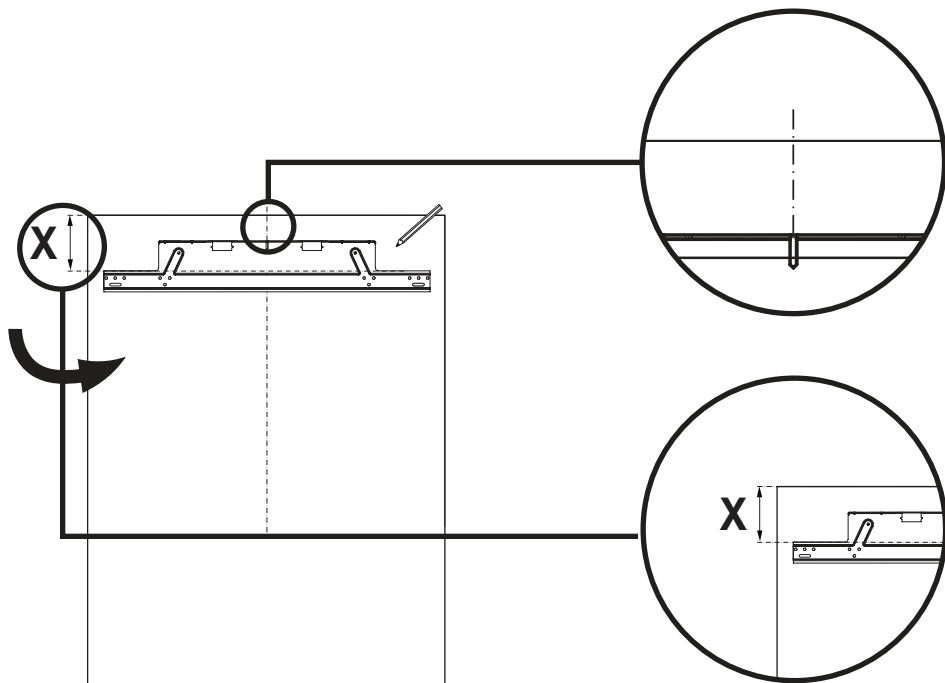

1100 mm

718 mm

Max: 15 kg

Diagram showing the dimensions of the door and the weight capacity. The door width is 590 mm. The total height of the door is 1100 mm. The height of the lower door section is 718 mm. Two scale icons indicate a maximum weight capacity of 15 kg for each door section.

b

1

41.5 mm

41.5 mm

2

3

4

5

C

10

41.5 mm

12

13

C

14

15