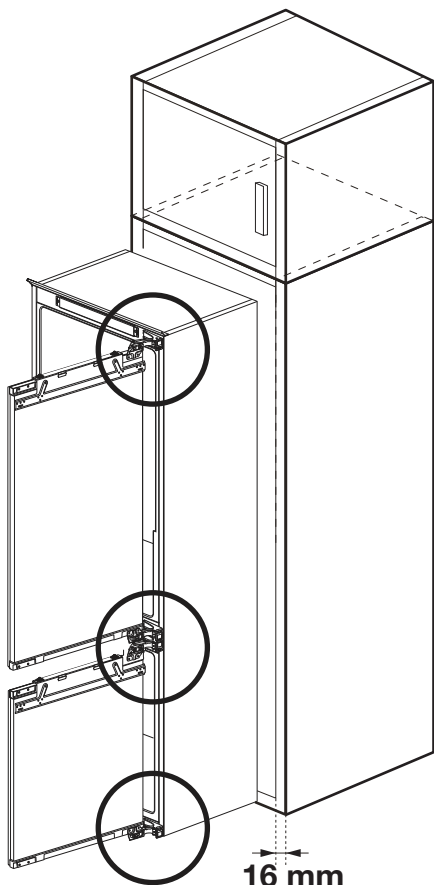

1100 mm

718 mm

Max: 15 kg

Diagram showing the dimensions of the door and the weight capacity. The door width is 590 mm. The total height of the door is 1100 mm. The height of the lower door section is 718 mm. Two scale icons indicate a maximum weight capacity of 15 kg for each door section.

C

4

d

16 mm +  (2mm) = 18 mm

5

16 mm

✓ 16 mm

X 18 mm

b

41,5 mm

1

41,5 mm

2

3

4

5

C

10

41.5 mm

12

13

C

14

15