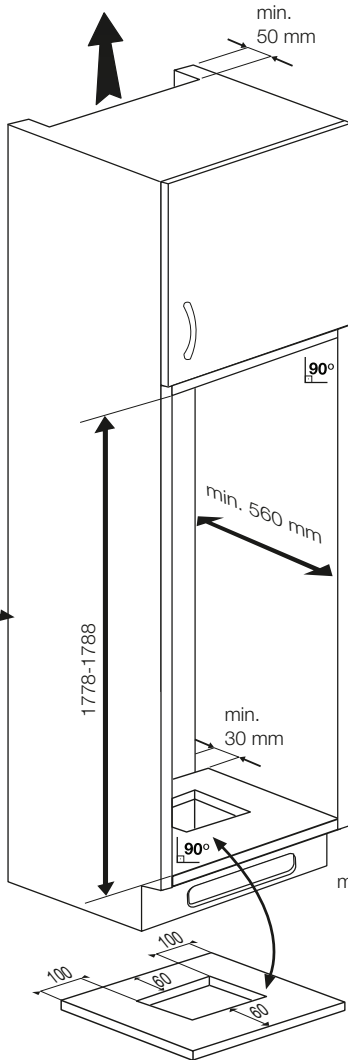

Montaj Talimatları
Installation instructions
Installation instructions
Installation instructions

1

No
Wooden
Backwall

2

3

For 19 mm furniture thickness

Max: 15 kg

590 mm

1100 mm

718 mm

Max: 15 kg

Diagram showing the dimensions of the door and the weight capacity. The door width is 590 mm. The total height of the door is 1100 mm. The height of the lower door section is 718 mm. Two scale icons indicate a maximum weight capacity of 15 kg for each door section.

C

4

d

16 mm +  (2mm) = 18 mm

5

16 mm

✓ 16 mm

X 18 mm

b

41,5 mm

1

41,5 mm

2

3

4

5