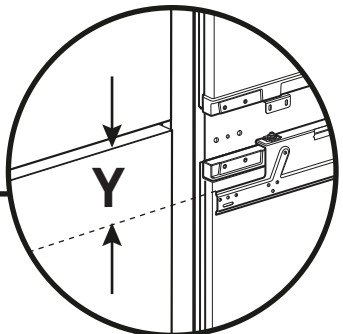

1100 mm

718 mm

Max: 15 kg

Diagram showing the dimensions of the door and the weight capacity. The door width is 590 mm. The total height of the door is 1100 mm. The height of the lower door section is 718 mm. Two scale icons indicate a maximum weight capacity of 15 kg for each door section.

b

41,5 mm

1

41,5 mm

2

3

4

5

b

1

41.5 mm

41.5 mm

2

3

4

5

C

10

41.5 mm

12

13

C

14

15