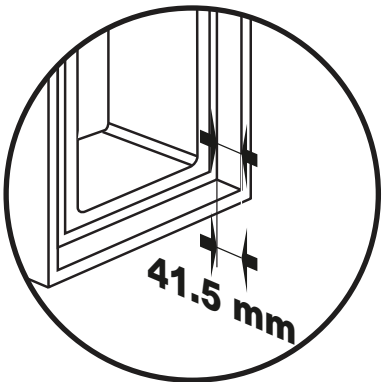

1100 mm

718 mm

Max: 15 kg

Diagram showing the dimensions of the door and the weight capacity. The door width is 590 mm. The total height of the door is 1100 mm. The height of the lower door section is 718 mm. Two scale icons indicate a maximum weight capacity of 15 kg for each door section.

b

41,5 mm

1

41,5 mm

2

3

4

5

b

1

41.5 mm

41.5 mm

2

3

4

5

C

10

41.5 mm

12

13

C

14

15