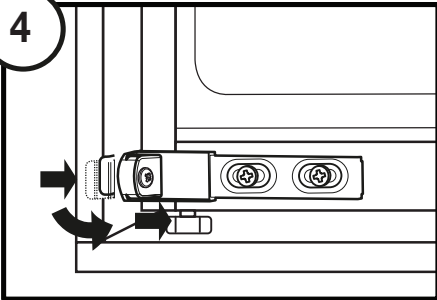

1100 mm

718 mm

Max: 15 kg

Diagram showing the dimensions of the door and the weight capacity. The door width is 590 mm. The total height of the door is 1100 mm. The height of the lower door section is 718 mm. Two scale icons indicate a maximum weight capacity of 15 kg for each door section.

b

1

41.5 mm

41.5 mm

2

3

4

5