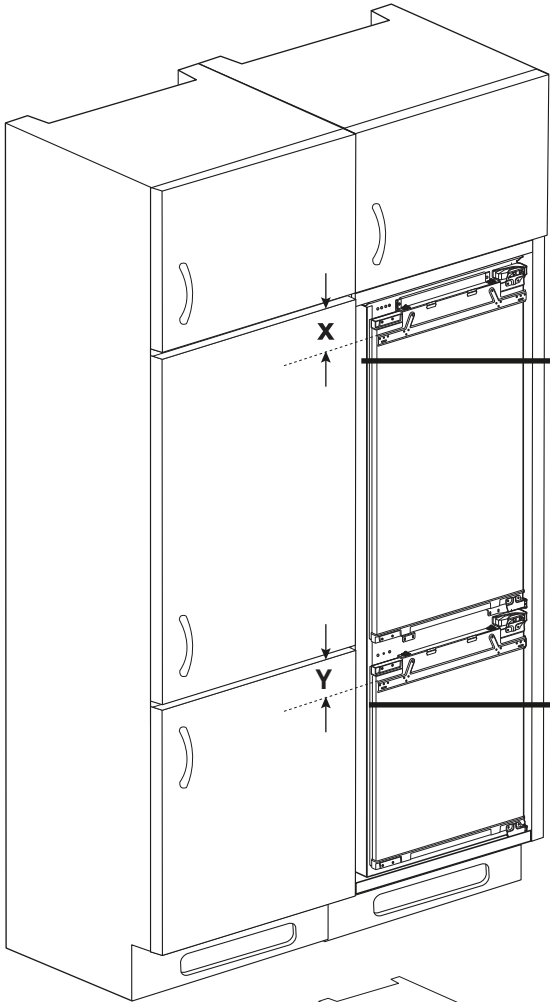

1100 mm

718 mm

Max: 15 kg

Diagram showing the dimensions of the door and the weight capacity. The door width is 590 mm. The total height of the door is 1100 mm. The height of the lower door section is 718 mm. Two scale icons indicate a maximum weight capacity of 15 kg for each door section.

b

1

41.5 mm

41.5 mm

2

3

4

5

C

10

41.5 mm

12

13

C

14

15