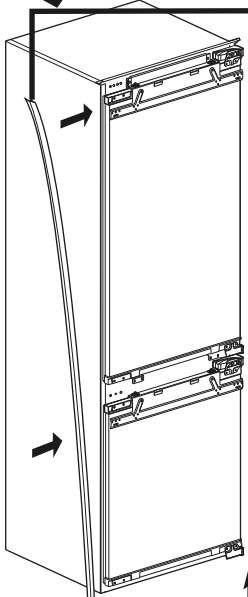

Montaj Talimatları
Installation instructions
Installation instructions
Installation instructions

1

No
Wooden
Backwall

2

3

For 19 mm furniture thickness

Max: 15 kg

590 mm

1100 mm

718 mm

Max: 15 kg

Diagram showing the dimensions of the door and the weight capacity. The door width is 590 mm. The total height of the door is 1100 mm. The height of the lower door section is 718 mm. Two scale icons indicate a maximum weight capacity of 15 kg for each door section.

C

4

d

16 mm +  (2mm) = 18 mm

5

16 mm

✓ 16 mm

X 18 mm