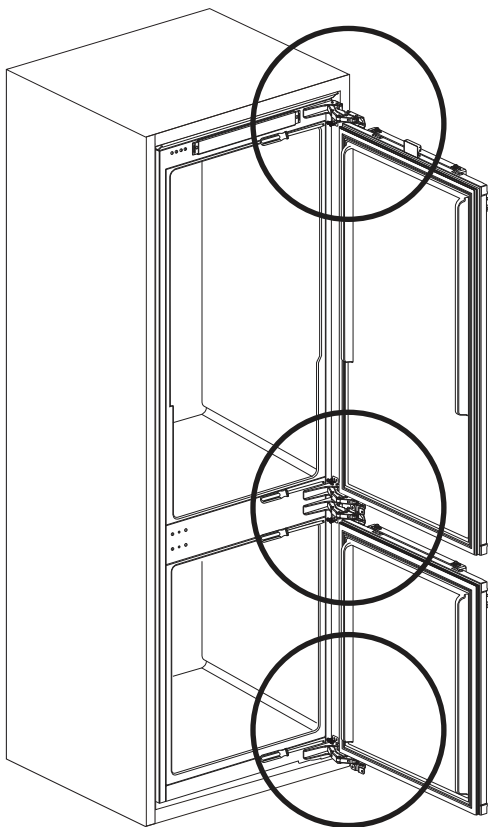

1100 mm

718 mm

Max: 15 kg

Diagram showing the dimensions of the door and the weight capacity. The door width is 590 mm. The total height of the door is 1100 mm. The height of the lower door section is 718 mm. Two scale icons indicate a maximum weight capacity of 15 kg for each door section.

b

1

41.5 mm

41.5 mm

2

3

4

5

C

10

41.5 mm

12

13

C

14

15