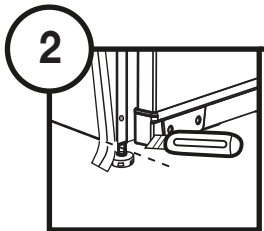

Montaj Talimatları
Installation instructions
Installation instructions
Installation instructions

1

No
Wooden
Backwall

2

3

For 19 mm furniture thickness

Max: 15 kg

590 mm

1100 mm

718 mm

Max: 15 kg

Diagram showing the dimensions of the door and the weight capacity. The door width is 590 mm. The total height of the door is 1100 mm. The height of the lower door section is 718 mm. Two scale icons indicate a maximum weight capacity of 15 kg for each door section.

C

4

d

16 mm +  (2mm) = 18 mm

5

16 mm

✓ 16 mm

X 18 mm