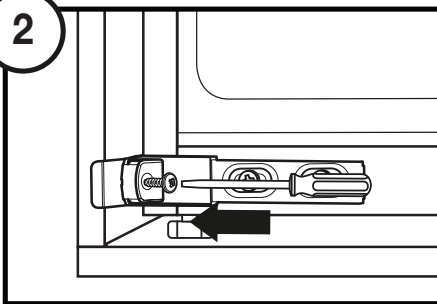

1100 mm

718 mm

Max: 15 kg

Diagram showing the dimensions of the door and the weight capacity. The door width is 590 mm. The total height of the door is 1100 mm. The height of the lower door section is 718 mm. Two scale icons indicate a maximum weight capacity of 15 kg for each door section.

b

1

41.5 mm

41.5 mm

2

3

4

5