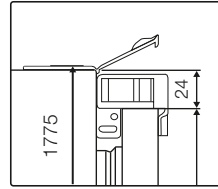

Montaj Talimatları
Installation instructions
Installation instructions
Installation instructions

1

No
Wooden
Backwall

2

3

For 19 mm furniture thickness

Max: 15 kg

590 mm

1100 mm

718 mm

Max: 15 kg

Diagram showing the dimensions of the door and the weight capacity. The door width is 590 mm. The total height of the door is 1100 mm. The height of the lower door section is 718 mm. Two scale icons indicate a maximum weight capacity of 15 kg for each door section.

C

4

d

16 mm +  (2mm) = 18 mm

5

16 mm

✓ 16 mm

X 18 mm

b

41,5 mm

1

41,5 mm

2

3

4

5