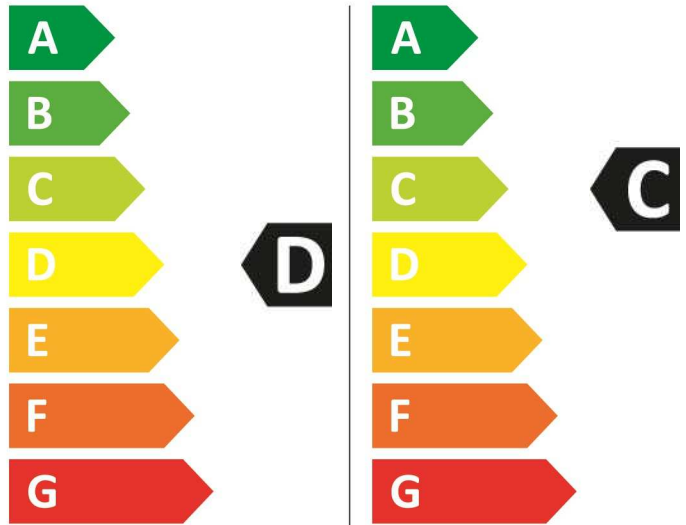

ENERG

Beko

WDWI85141 7162547300

264 kWh/100

62 kWh/100

5,0 kg

8,0 kg

53 L