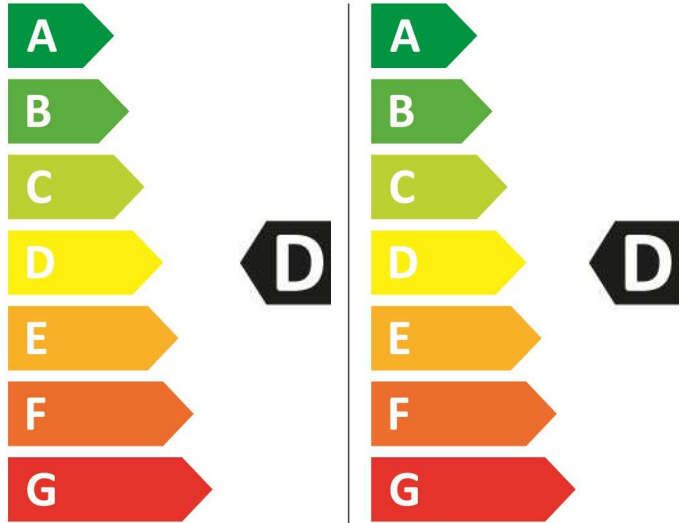

# ENERG

**beko**

HTE7716WBC 7165147200

216 kWh/100

69 kWh/100

4,0 kg 7,0 kg

50 L 34 L

7:05 3:27