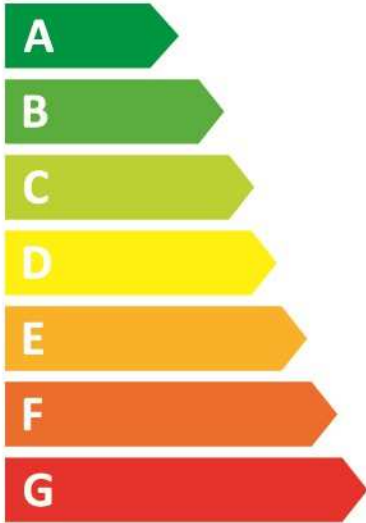

# ENERGY

**beko**

NWUE87254CSH5B 7001440091

**A**

**47 kWh** /

**8,0 kg**

**3:38**

**37 L**