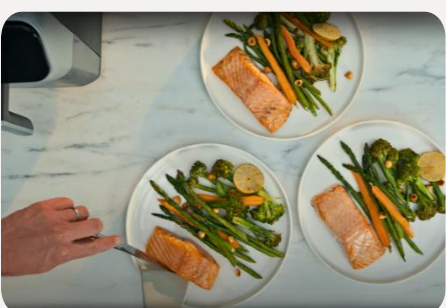

Automatic programs are Manuel, Chicken, Vegetables, Oven/Cake, Heating, Defrosting, Grill, Drying and Skewer.

Touch Control Display

Elevates cooking experience with our air fryer's intuitive Touch Control Display.

Airflow Technology

Special design offers a practical and fast cooking experience.*

**Internal tests show that by increasing the airflow of our air fryer by 10%, it enhances the cooking performance of certain foods compared to our FRL 5388 ExpertFry Dual Zone Air Fryer product.*

Visible Window with Light

Allows to monitor food easily, ensures precise cooking and satisfying results.

Smart Finish Function

Smart Finish function ensures both are perfectly cooked together, hassle-free.

Match Cooking Function

Effortlessly achieves consistent cooking results in both compartments with single-button.

9.5 Liter One Big Pot

Offers unparalleled cooking capacity and visibility, providing a single, versatile pot that can be used to cook a perfect, crispy pizza, pastry, and more.