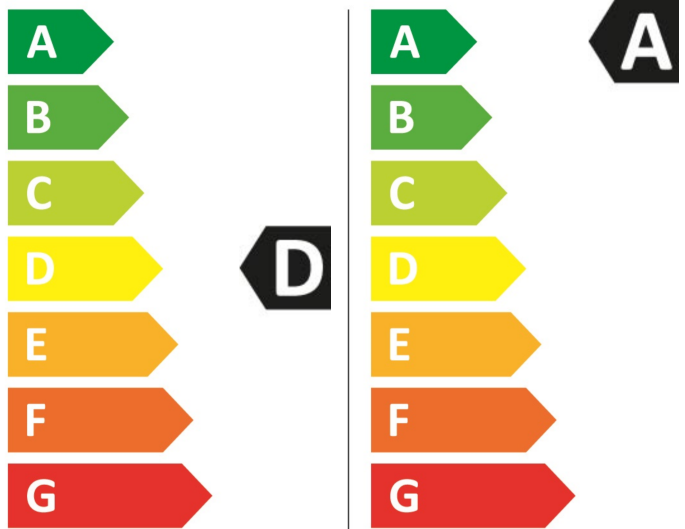

ENERG

Beko

B5DF T 59442 M 7178555600

306 kWh/100

49 kWh/100

6,0 kg  9,0 kg

63 L  49 L

9:45  3:48