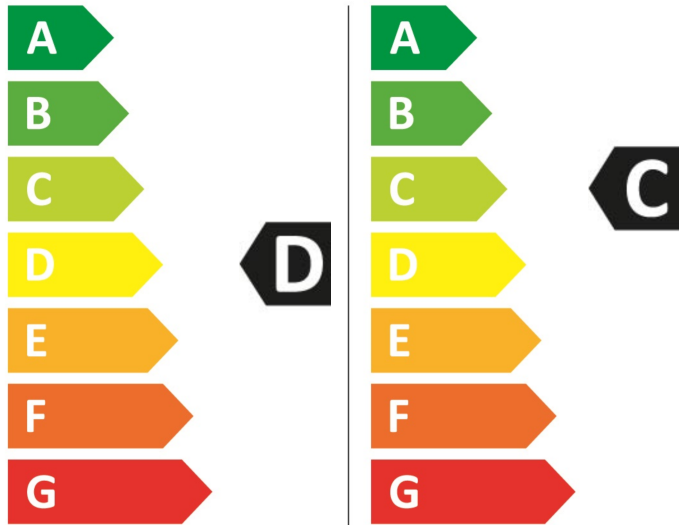

# ENERG

Beko

B5DT59442W 7178552500

306 kWh/100

65 kWh/100

6,0 kg 9,0 kg

53 L 48 L

9:30 3:48