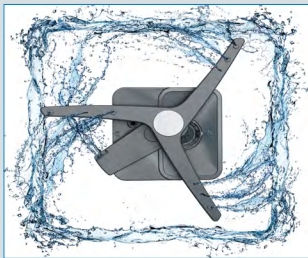

DIT39434 / DIT39434C2†

Top Control, Panel Ready Dishwasher, 9 Programs, 39 dBA

GENERAL PROPERTIES

Style	Top Control
Finish	Panel Ready
Handle	–
Connectivity	WiFi thru HomeWhiz
Tub Type	Tall Tub
Tub and Door Liner	Stainless Steel
Control Type	Electronic Touch Control
Toe Kick	Black Plastic
Leveling System	4 Leveling Legs

CORNERINTENSE®

The specially designed spray arm rotates on a movable axis instead of a fixed axis. Jets of water continually move in more than just one fixed pattern, to completely cover every part of the dishwasher. It cleans dishes like never before, while using half the water and two-thirds the energy.*

*As compared to US Federal Standards for dishwasher water and energy usage.

DEEPWASH™

Extra-dirty, meet extra-powerful. Three water-adjustable jets deliver increased water pressure to a dedicated wash zone. It easily handles several tall bottles or jars with narrow openings, or a larger item.