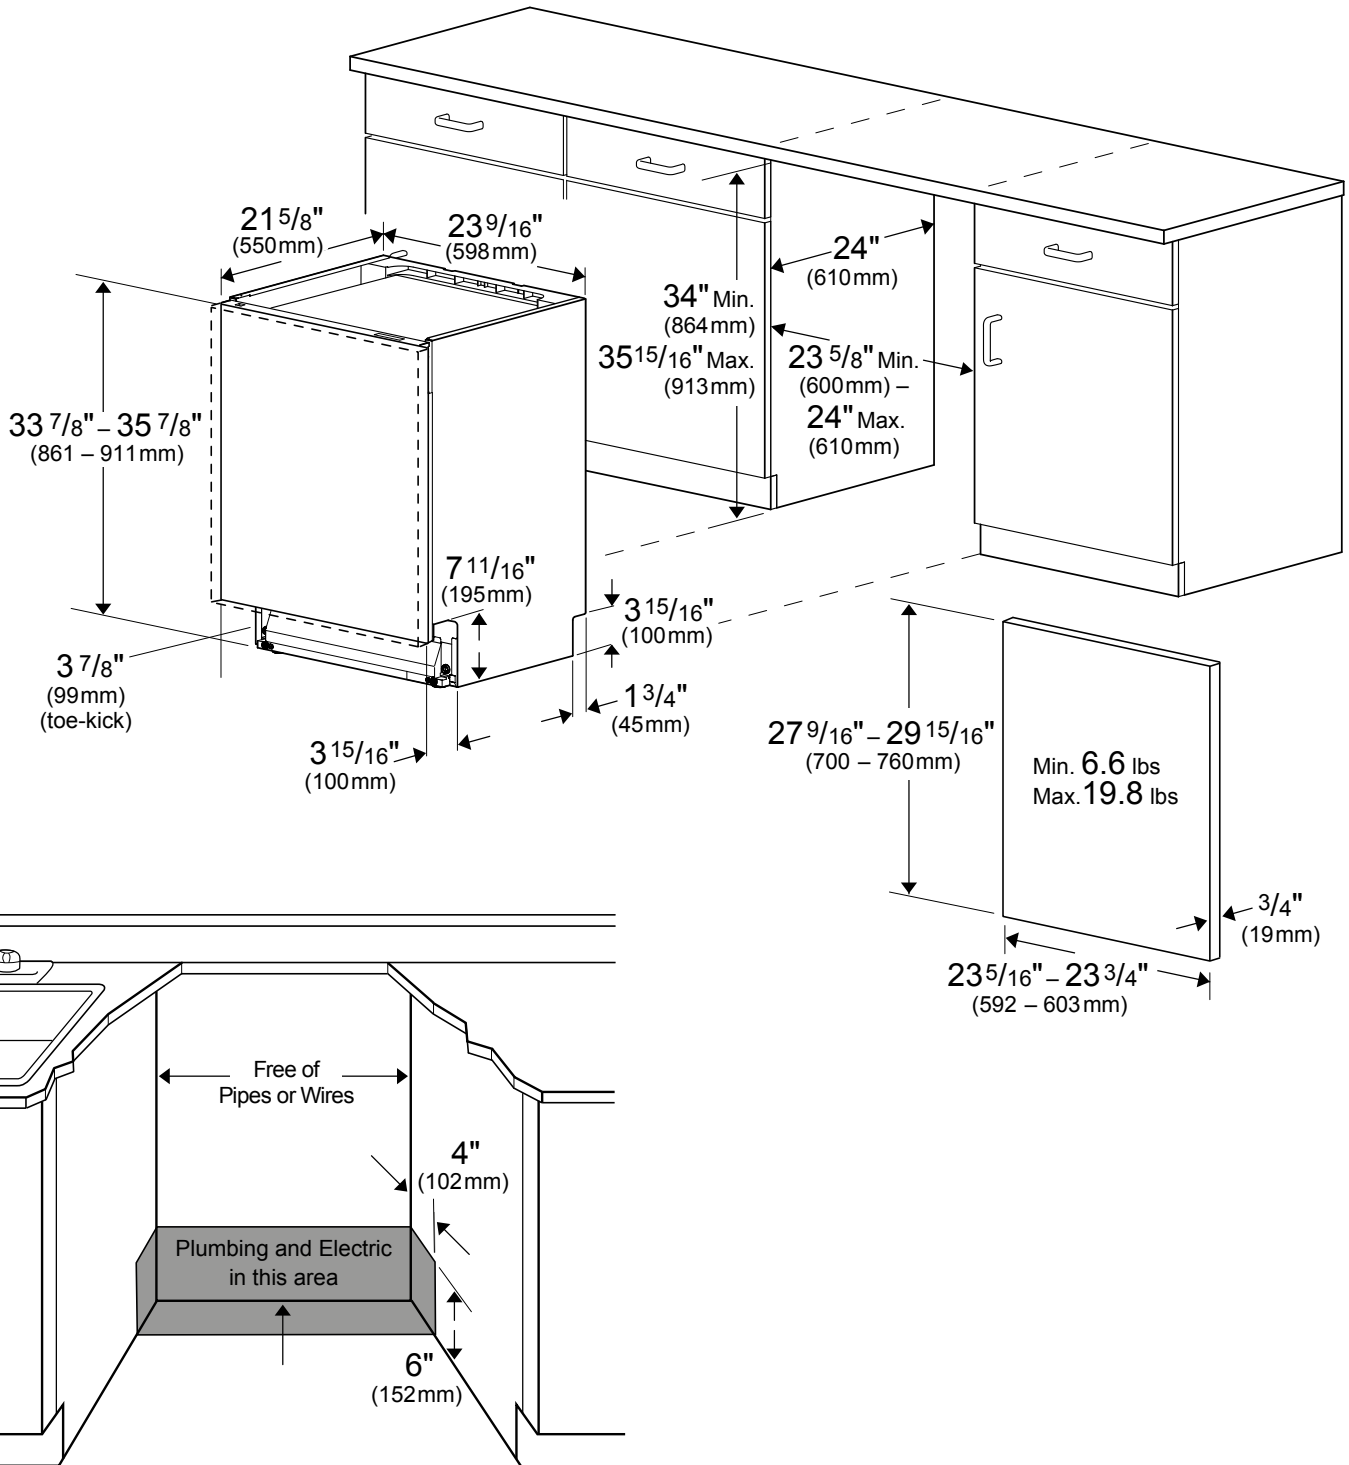

DIT39434 / DIT39434C2†

Top Control, Panel Ready Dishwasher, 9 Programs, 39 dBA

NOTE TO THE INSTALLER: All height, width, and depth dimensions are shown in inches (as well as metric). Beko U.S., Inc. reserves the absolute and unrestricted right to change product materials and specifications, at any time, without notice. Please visit our website, www.BekoAppliances.com, or call 888.352.2356 to verify the latest specifications with final dimensional data and other details prior to installation and making a cutout. Applicable product limited warranty information may be found in accompanying product materials, or you may contact your account manager for further details. Proper installation is the responsibility of the installer. Product failure due to improper installation is not covered under the Limited Warranty.