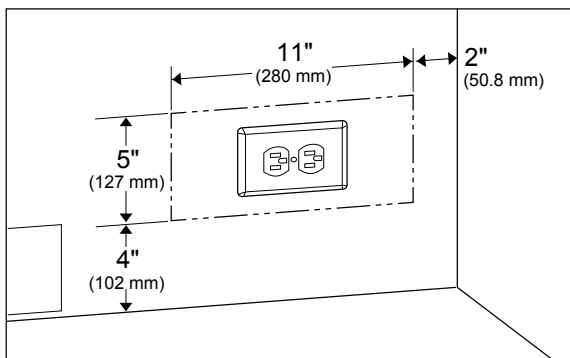

Electrical Location