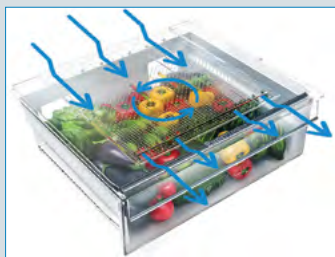

BBBF3019IMWESS

30" Built-In Bottom Freezer Refrigerator, Stainless Steel

GENERAL PROPERTIES

Type	Built-in
Style	Bottom Freezer
Finish	Fingerprint-Free Stainless Steel
Handles	Pro Handle - Rounded Stainless Steel
Metal Back Wall	-
Cooling System	NeoFrost™ Dual Cooling Technology
Control System	Electronic Controls
Control Display Type & Location	Digital LED Display, Interior
Child Lock	Yes
Connectivity	-

CAPACITY

Total Net Volume	16.4 cu. ft.
Fresh Food Net Volume	11.6 cu. ft.
Freezer Net Volume	4.8 cu. ft.

Also Available:
BBBF3019IMWESS - Factory-Installed Stainless Steel Panels

CEE Tier 1

PREMIUM TECHNOLOGY

EVERFRESH+™ WITH ACTIVE FRESH BLUE LIGHT

Our EverFresh+ with Active Fresh Blue Light technology keeps fresh food fresher three times longer than the average refrigerator – for up to 30 days! Our technology retains vitamins and nutrients that simulates natural lighting conditions, extending the photosynthesis process of fruits and vegetables in your refrigerator.