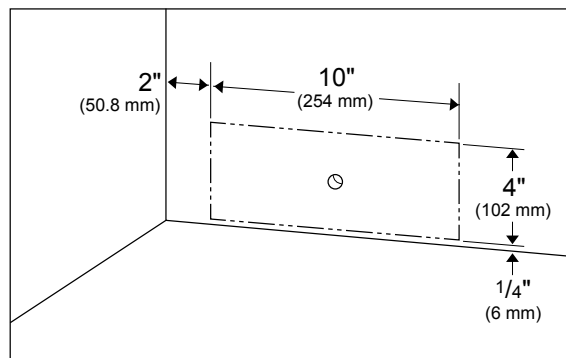

Water Location (Models with Ice Maker)