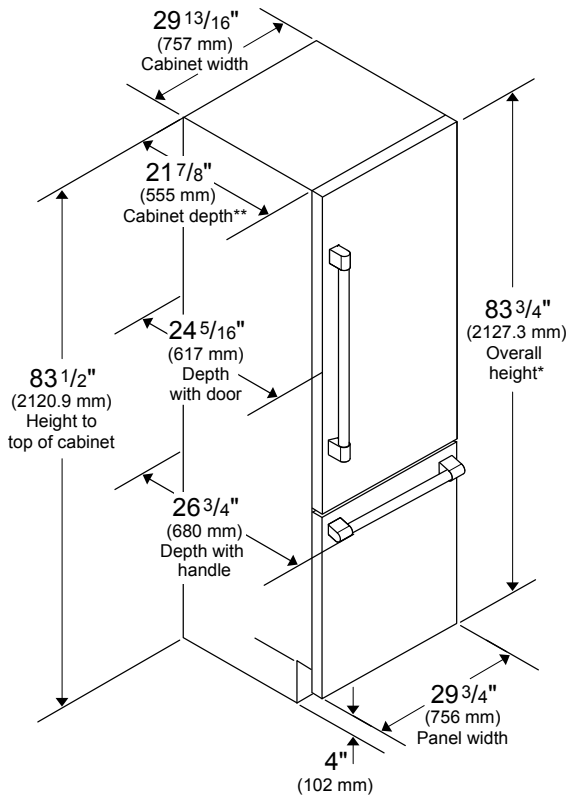

BBBF3019IMWESS

30" Built-In Bottom Freezer Refrigerator, Stainless Steel

WARRANTY

Entire Appliance (Parts & Labor)	2-year Full Warranty
Sealed System (Parts Only)	5-year Limited Warranty

*Add 1" (25.4 mm) with front leveling feet fully extended
**Add 1 3/4" (44.4 mm) for spacers on back