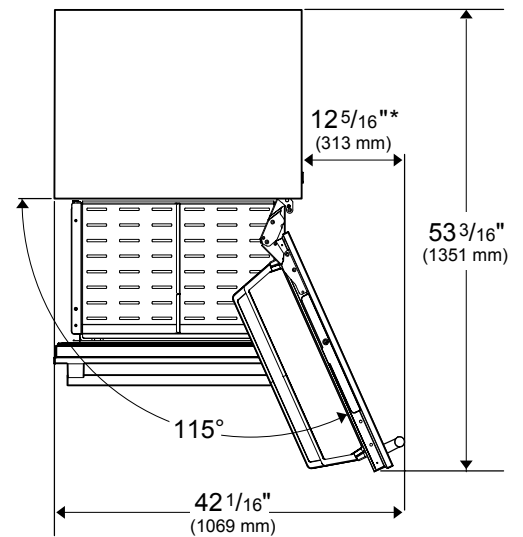

DIMENSIONS & WEIGHT	
Product (H x W x D) (in)	83 3/4 x 29 13/16 x 26 3/4
Height with Doors	83 3/4
Height of Cabinet	83 1/2
Depth With Handles	26 3/4
Depth Without Handles	24 5/16
Depth Without Doors	21 7/8
Carton (H x W x D) (in)	91 x 33 3/8 x 29 1/2
Product Weight (lbs)	476
Shipping Weight (lbs)	520.3

*Dimension may vary based on panel thickness and door handle design (panel ready model only)

Electrical Location

Water Location (Models with Ice Maker)

BBBF3019IMWESS

30" Built-In Bottom Freezer Refrigerator, Stainless Steel