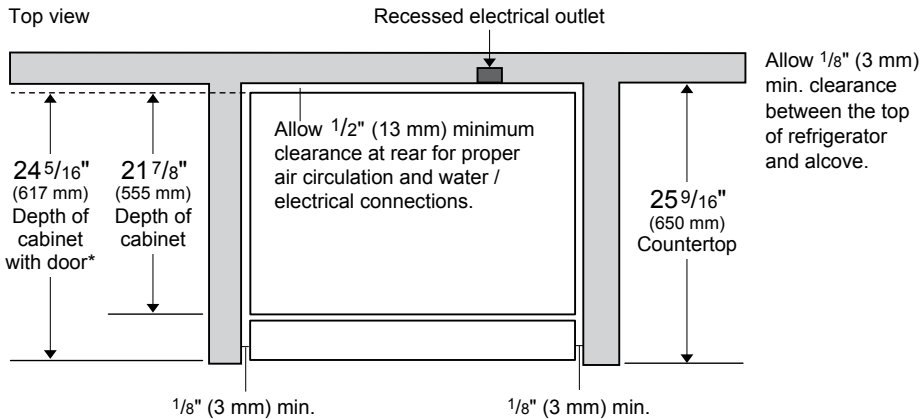

DIMENSIONS & WEIGHT	
Product (H x W x D) (in)	83 3/4 x 29 13/16 x 26 3/4
Height with Doors	83 3/4
Height of Cabinet	83 1/2
Depth With Handles	26 3/4
Depth Without Handles	24 5/16
Depth Without Doors	21 7/8
Carton (H x W x D) (in)	91 x 33 3/8 x 29 1/2
Product Weight (lbs)	476
Shipping Weight (lbs)	520.3

*Dimension may vary based on panel thickness and door handle design (panel ready model only)

Electrical Location

Water Location (Models with Ice Maker)

BBBF3019IMWESS

30" Built-In Bottom Freezer Refrigerator, Stainless Steel

*Dimension may vary based on panel thickness and door handle design (panel ready model only)

NOTE TO THE INSTALLER: All height, width, and depth dimensions are shown in inches (as well as metric). Beko U.S., Inc. reserves the absolute and unrestricted right to change product materials and specifications, at any time, without notice. Please visit our website, www.BekoAppliances.com, or call 888.352.2356 to verify the latest specifications with final dimensional data and other details prior to installation and making a cutout. Applicable product limited warranty information may be found in accompanying product materials, or you may contact your account manager for further details. Proper installation is the responsibility of the installer. Product failure due to improper installation is not covered under the Limited Warranty.