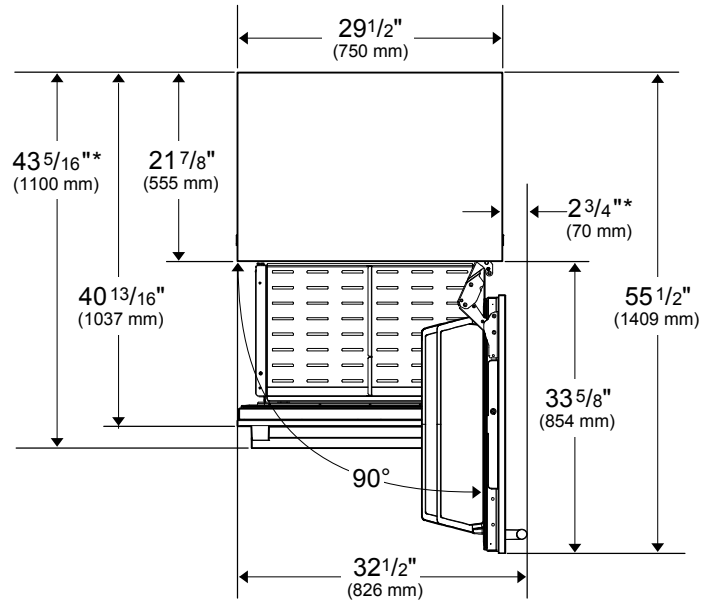

BBBF3019IMWESS

30" Built-In Bottom Freezer Refrigerator, Stainless Steel

WARRANTY

Entire Appliance (Parts & Labor)	2-year Full Warranty
Sealed System (Parts Only)	5-year Limited Warranty

*Add 1" (25.4 mm) with front leveling feet fully extended
**Add 1 3/4" (44.4 mm) for spacers on back

*Dimension may vary based on panel thickness and door handle design (panel ready model only)

Electrical Location

Water Location (Models with Ice Maker)