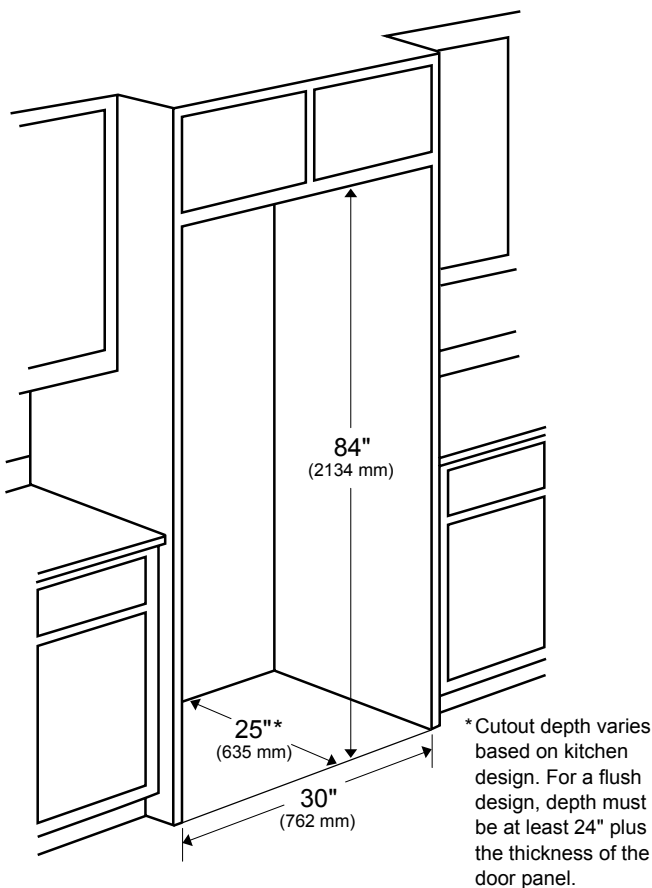

DIMENSIONS & WEIGHT	
Product (H x W x D) (in)	83 3/4 x 29 13/16 x 26 3/4
Height with Doors	83 3/4
Height of Cabinet	83 1/2
Depth With Handles	26 3/4
Depth Without Handles	24 5/16
Depth Without Doors	21 7/8
Carton (H x W x D) (in)	91 x 33 3/8 x 29 1/2
Product Weight (lbs)	476
Shipping Weight (lbs)	520.3

*Dimension may vary based on panel thickness and door handle design (panel ready model only)

Electrical Location

Water Location (Models with Ice Maker)

BBBF3019IMWESS

30" Built-In Bottom Freezer Refrigerator, Stainless Steel

*Dimension may vary based on panel thickness and door handle design (panel ready model only)

NOTE TO THE INSTALLER: All height, width, and depth dimensions are shown in inches (as well as metric). Beko U.S., Inc. reserves the absolute and unrestricted right to change product materials and specifications, at any time, without notice. Please visit our website, www.BekoAppliances.com, or call 888.352.2356 to verify the latest specifications with final dimensional data and other details prior to installation and making a cutout. Applicable product limited warranty information may be found in accompanying product materials, or you may contact your account manager for further details. Proper installation is the responsibility of the installer. Product failure due to improper installation is not covered under the Limited Warranty.