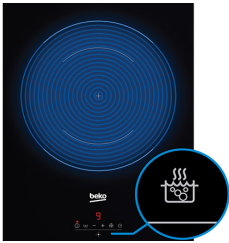

## 60 cm Vitroceramic 4 Zone Cooktop

**Slide & Touch Control** - Select the perfect heat setting out of 19 levels for your food using the easy-to-use touch slide control on our electric cooktop.

**Stop & Go Function** - Beko's Stop & Go feature lets you turn off all your zones on the cooktop with the touch of a button and then back on again to exactly where you left off to carry on cooking.