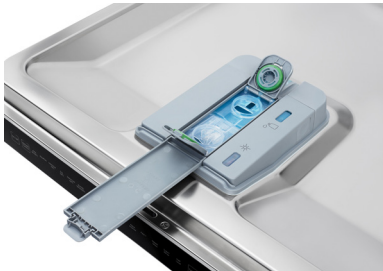

BDF1650ADX

16 Place Setting Freestanding Dishwasher with Autodosing

SelfDry - Get your dishes perfectly dry, without using up any more energy. SelfDry™ lets air in by opening its door automatically after the program is finished and circulates that around your wash, so that your dishes are clean without any water stains.