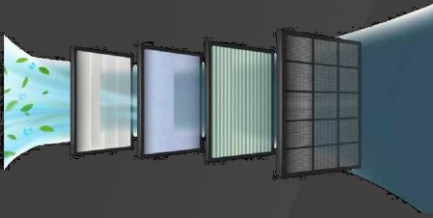

ActiFour Filter

Beko air conditioners come with ActiFour Filter, an extra protective combination of 4 filters: HEPA, Photic Catalyst, Silver Ion and Catechin. This powerful combination helps keep away pollen, dust, germs, bacteria, fungi spores, pet fur, and even odours.

Self Clean

Self Clean prohibits bacteria from breeding in the air conditioner. A super slit fin in the indoor unit helps your air conditioner condensate water. So when you turn the unit off, it will appear to be still running to ensure the coil surfaces are totally dry. This is to protect them from getting rusty. The unit will then come to a total stop automatically.