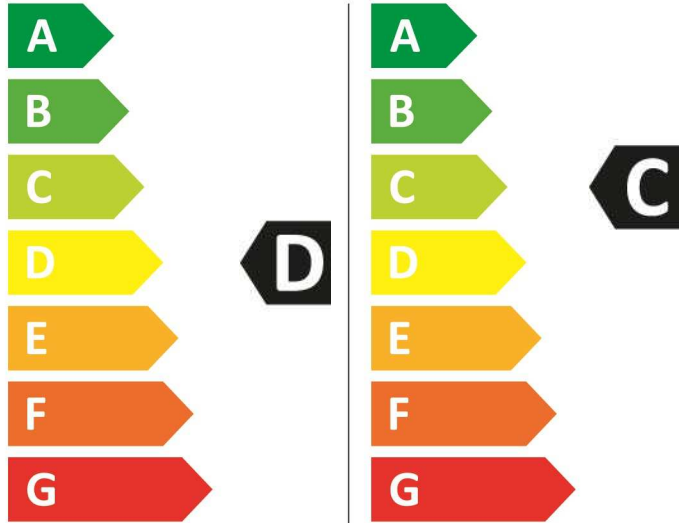

# ENERG

Beko

WDW 8716 STB 7161547900

264 kWh/100

62 kWh/100

5,0 kg

8,0 kg

53 L